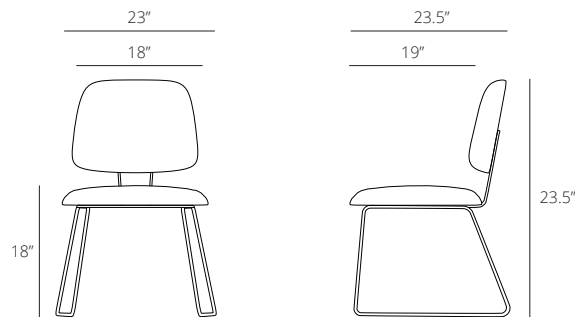

Warranty

3 years

ANALINE DYED LEATHER

CHESTNUT BROWN

UPHOLSTERY

DIJON

SILVER FOX

POWDER COATED BASE

MATTE BLACK